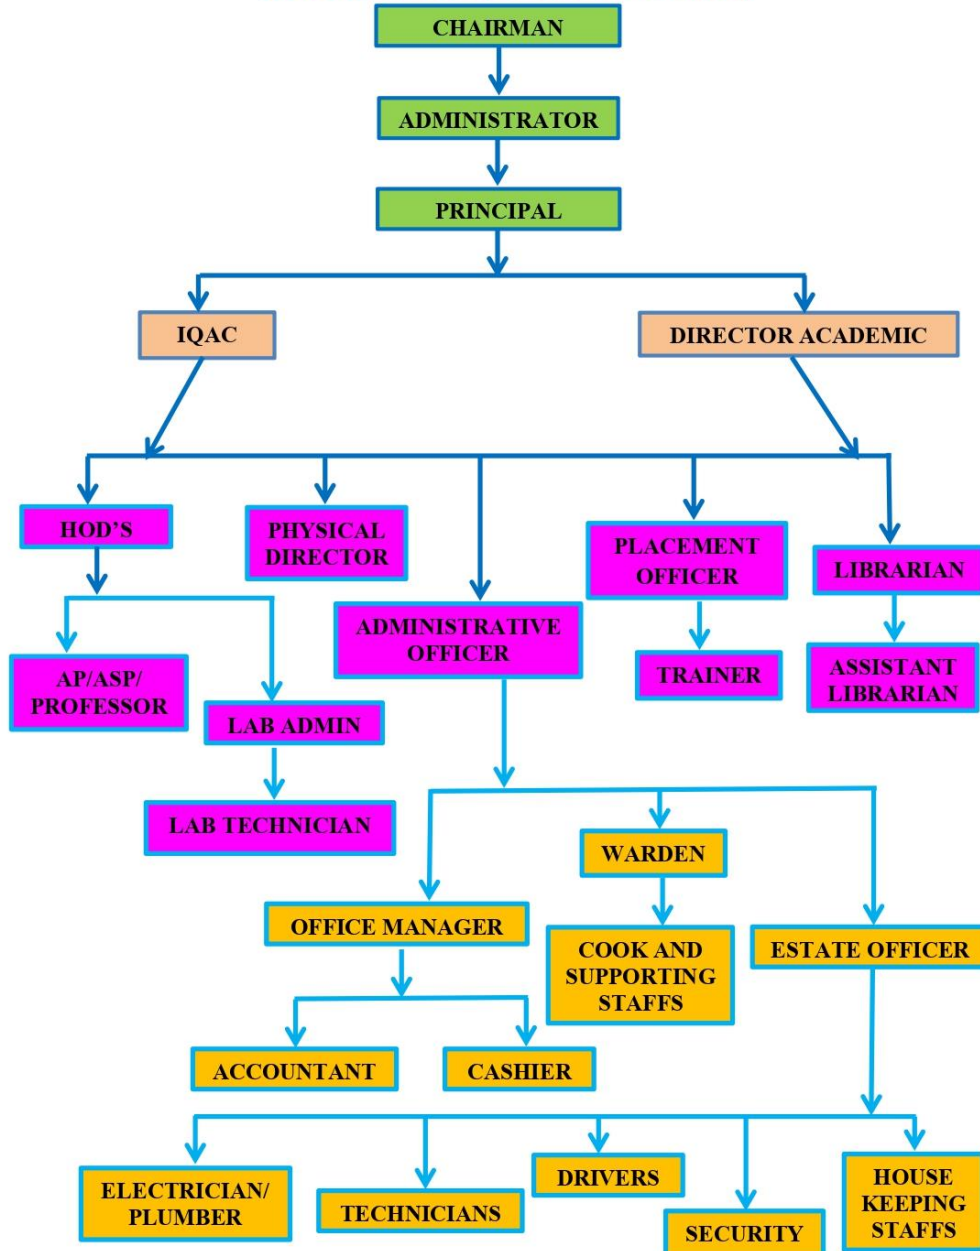

CHRIST THE KING ENGINEERING COLLEGE

Karamadai, Coimbatore - 641104

(Approved by AICTE, New Delhi & Affiliated to Anna University, Chennai)
Ph: +91 91500 76729 Email: principal@ckec.ac.in Web: www.ckec.ac.in

ORGANIZATIONAL STRUCTURE

[Signature]
Dr. M. JEYAKUMAR, M.E., Ph.D.
PRINCIPAL
CHRIST THE KING ENGINEERING COLLEGE,
Chikkarampalayam Village,
Karamadai, Mettupalayam Taluk,
Coimbatore - 641 104.